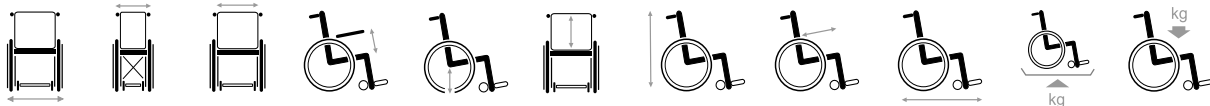

## XXL WHEELCHAIR

Aluminum foldable wheelchair with double cross. The Eclips XXL provides a natural comfort with its anatomical seat and backrest. This wheelchair, equipped with reinforced rear wheels, can support a maximum weight of 200 kg.

Easy transfers thanks to the foldable aluminum footplate in one piece.

**C27**  
blue

**200KG**

B78 - Anti-tipping

B74 - Brakes

**ECLIPS XXL**

Wide range of accessories and options.

850	375	600	200	530	620	1070	530	1140	38,5	200
900	375	650	200	530	620	1070	540	1140	39	200
950	375	700	200	530	620	1070	550	1140	40	200
1000	375	750	200	530	620	1070	560	1140	40,5	200

Sizes in mm, weight in kg. Deviations in sizes and weight (15 mm, 1,5 kg and 1,5°) are possible.