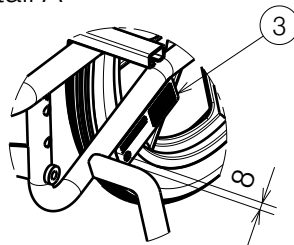

Detail A

Detail B

Position of sticker T001193:
Make sure that part "Evo" is visible

No.	Title	Art. nr	Sticker	Number
1	Sticker Ø35 logo Vermeiren	T001002		2
2	Sticker taxi hooks	T001076		4
3	Sticker serial number	T001097		1
4	Sticker back adjustable	1997220		1
5	Sticker seat adjustable	1997221		1
6	Sticker safety	1996154		1
7	Sticker Inovys II Evo	T001193		2

STICKER CONFIGURATION INOVYS II EVO

STIKKER CONFIGURATIE INOVYS II EVO

Plan No.

E000801 / C

Scale: 7:100

Drafted

Verified

Confirmed