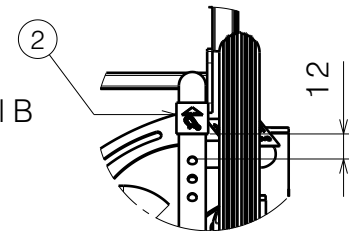

Detail A

Detail B

Position of sticker T001193:
Make sure that part "Evo" is visible

No.	Title	Art. nr	Sticker	Number
1	Sticker Ø35 logo Vermeiren	T001002		2
2	Sticker taxi hooks	T001076		4
3	Sticker serial number	T001097		1
4	Sticker back adjustable	1997220		1
5	Sticker seat adjustable	1997221		1
6	Sticker safety	1996154		1
7	Sticker Inovys II Evo	T001193		2

STICKER CONFIGURATION INOVYS II EVO

STIKKER CONFIGURATIE INOVYS II EVO

Plan No.

E000801 / C

Scale: 7:100

Drafted

Verified

Confirmed