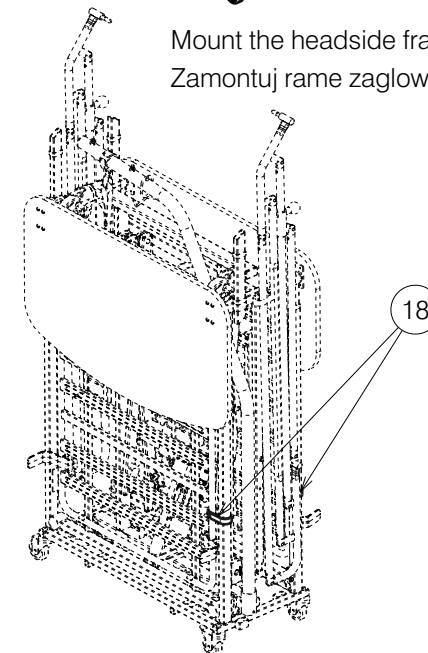

Material			
No.	Plan	Article	Quantity
1	YP06157	2791882	1
2	YP06164	2794482	1
3	YP06167	2794682	1
4*	YP06196	2795082	4
5	YP06216	2784803	2
6	YP06217	2795303	2
7	XP00106	2990072	2
8	XP01954	2993706	4
9	Wheel D75	1001255	2
10	M6 DIN 985	1001680	4
11	M10 DIN 985	1001683	4
12	D8,4 DIN 125	1003199	4
13	3.9x16 DIN7982	1005767	4
14	M6x20	1006999	4
15	Velcro 12cm	1990663	0,5m
16	Wheel D75 with brake	1995807	2
17	M10x55	1998518	4
18	Velcro Strap 30cm	2993635	4

2

Mount the undercarriage /
Zamontuj rame podnosnika

3

Mount the lifting pole / Zamontuj wysiegnik

4

Mount the headside frame /
Zamontuj rame zaglowka

5

Mount the connectors /
Zamontuj laczniki systemu trans.

6

Mount the panels /
Zamontuj panele

7

Mount the side rails
/ Zamontuj barierki

8

Put on the velcro straps to lock foot and headrest /
zaloz rzepy do blokady podnozka i zaglowka

EP00269 / H

TRANSPORT SYSTEM ILLICO				Plan No.
				2/2 EP00269 / H
Scale: 1:8	Drafted	Verified	Confirmed	
Date	09/01/2018	13/03/2024	13/03/2024	
Initials	DR	MK	AZ	