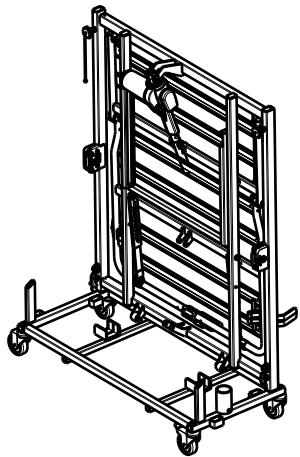

Material			
No.	Plan	Article	Quantity
1	YP06157	2791882	1
2	YP06164	2794482	1
3	YP06167	2794682	1
4*	YP06196	2795082	4
5	YP06216	2784803	2
6	YP06217	2795303	2
7	XP00106	2990072	2
8	XP01954	2993706	4
9	Wheel D75	1001255	2
10	M6 DIN 985	1001680	4
11	M10 DIN 985	1001683	4
12	D8,4 DIN 125	1003199	4
13	3.9x16 DIN7982	1005767	4
14	M6x20	1006999	4
15	Velcro 12cm	1990663	0,5m
16	Wheel D75 with brake	1995807	2
17	M10x55	1998518	4
18	Velcro Strap 30cm	2993635	4

* - only for stacking beds / tylko do pietrowania lozek

Velcro straps (No.18) - way of assembly for YP06157 and YP06167 /
Paski Velcro (nr. 18) - sposob montazu dla YP06157 i YP06167

Package with bed dimensions [cm]		
Bed siderails	standard	965
Length	105	105
Width	44	47
Height	140	146
Carton box	U000369	U000367
Stacked beds height	283	289

EP00269 / H

TRANSPORT SYSTEM ILLICO				Plan No.
				1/2 EP00269/ H
Scale: 1:8	Drafted	Verified	Confirmed	
Date	09/01/2018	13/03/2024	13/03/2024	
Initials	DR	MK	AZ	

1

Mount the footside frame /
Zamontuj rame podnozka