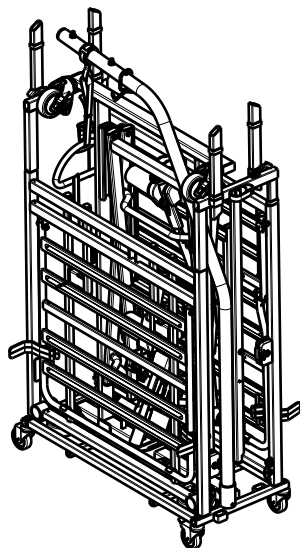

Material			
No.	Plan	Article	Quantity
1	YP06157	2791882	1
2	YP06164	2794482	1
3	YP06167	2794682	1
4*	YP06196	2795082	4
5	YP06216	2784803	2
6	YP06217	2795303	2
7	XP00106	2990072	2
8	XP01954	2993706	4
9	Wheel D75	1001255	2
10	M6 DIN 985	1001680	4
11	M10 DIN 985	1001683	4
12	D8,4 DIN 125	1003199	4
13	3.9x16 DIN7982	1005767	4
14	M6x20	1006999	4
15	Velcro 12cm	1990663	0,5m
16	Wheel D75 with brake	1995807	2
17	M10x55	1998518	4
18	Velcro Strap 30cm	2993635	4

2

Mount the undercarriage /
Zamontuj rame podnosnika

3

Mount the lifting pole / Zamontuj wysiegnik

4

Mount the headside frame /
Zamontuj rame zaglowka

5

Mount the connectors /
Zamontuj laczniki systemu trans.

6

Mount the panels /
Zamontuj panele

7

Mount the side rails
/ Zamontuj barierki

8

Put on the velcro straps to lock foot and headrest /
zaloz rzepy do blokady podnozka i zaglowka

EP00269 / H

TRANSPORT SYSTEM ILLICO				Plan No.
				2/2 EP00269 / H
Scale: 1:8	Drafted	Verified	Confirmed	
Date	09/01/2018	13/03/2024	13/03/2024	
Initials	DR	MK	AZ	