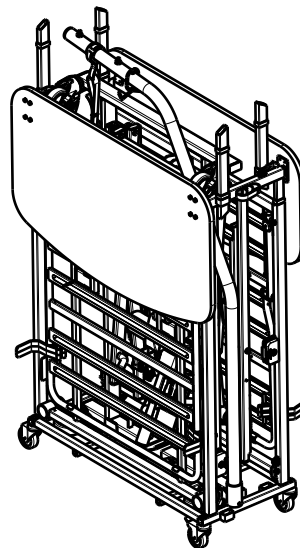

Material			
No.	Plan	Article	Quantity
1	YP06157	2791882	1
2	YP06164	2794482	1
3	YP06167	2794682	1
4*	YP06196	2795082	4
5	YP06216	2784803	2
6	YP06217	2795303	2
7	XP00106	2990072	2
8	XP01954	2993706	4
9	Wheel D75	1001255	2
10	M6 DIN 985	1001680	4
11	M10 DIN 985	1001683	4
12	D8,4 DIN 125	1003199	4
13	3.9x16 DIN7982	1005767	4
14	M6x20	1006999	4
15	Velcro 12cm	1990663	0,5m
16	Wheel D75 with brake	1995807	2
17	M10x55	1998518	4
18	Velcro Strap 30cm	2993635	4

2

Mount the undercarriage /
Zamontuj rame podnosnika

3

Mount the lifting pole / Zamontuj wysiegnik

4

Mount the headside frame /
Zamontuj rame zaglowka

5

Mount the connectors /
Zamontuj laczniki systemu trans.

6

Mount the panels /
Zamontuj panele

7

Mount the side rails
/ Zamontuj barierki

8

Put on the velcro straps to lock foot and headrest /
zaloz rzepy do blokady podnozka i zaglowka

EP00269 / H

TRANSPORT SYSTEM ILLICO				Plan No.
				2/2 EP00269 / H
Scale: 1:8	Drafted	Verified	Confirmed	
Date	09/01/2018	13/03/2024	13/03/2024	
Initials	DR	MK	AZ	